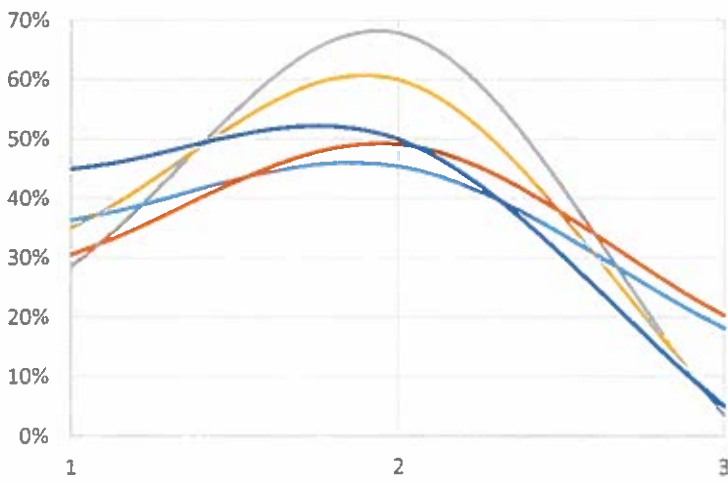

Individual Dimensions

Legend:

- Fall 2013-All Samples
- Fall 2014-ENG 111 (No ENF 3, ESL, DEV)
- Fall 2014-ENG 111/ENF 3
- Fall 2014-ESL Course Background
- Fall 2014-DEV Course Background

Thesis

Support

Organization